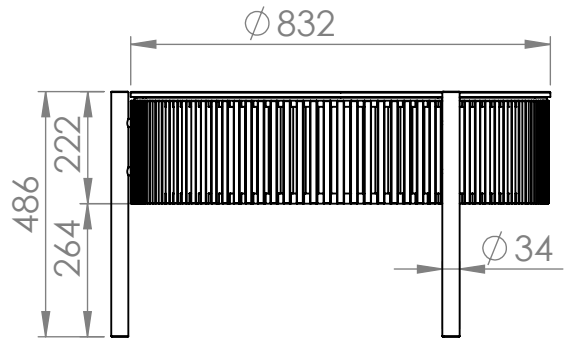

# Bolia.com

new scandinavian design

Story side table  
Story coffee table

Design - Clara Mahler & Anna Karnov

Ver. Jan/2021

A   $\text{fil } 16 \times 10 \text{ mm} = 6$

B   $M6 \times 50 \text{ mm} = 6$

C  = 3

D  = 1

Story side table

Story coffee table

1	1x
2	3x

DETAIL C