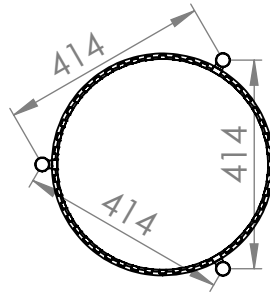

# Bolia.com

new scandinavian design

Story side table  
Story coffee table

Design - Clara Mahler & Anna Karnov

Ver. Jan/2021

A   $\text{fil } 16 \times 10 \text{ mm} = 6$

B   $M6 \times 50 \text{ mm} = 6$

C  = 3

D  = 1

Story side table

Story coffee table

1	1x
2	3x

DETAIL C