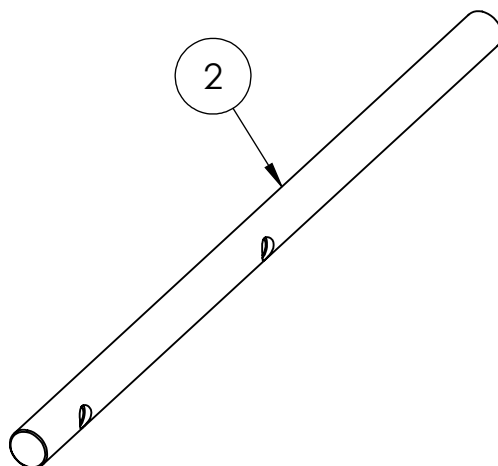

# Bolia.com

new scandinavian design

Story side table  
Story coffee table

Design - Clara Mahler & Anna Karnov

Ver. Jan/2021

A   $\text{fil } 16 \times 10 \text{ mm} = 6$

B   $M6 \times 50 \text{ mm} = 6$

C  = 3

D  = 1

Story side table

Story coffee table

1	1x
2	3x

DETAIL C