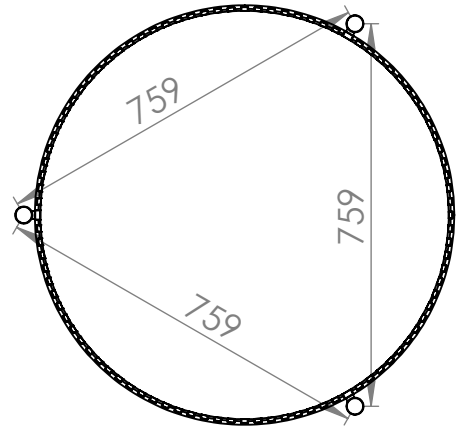

# Bolia.com

new scandinavian design

Story side table  
Story coffee table

Design - Clara Mahler & Anna Karnov

Ver. Jan/2021

A   $\text{fil } 16 \times 10 \text{ mm} = 6$

B   $M6 \times 50 \text{ mm} = 6$

C  = 3

D  = 1

Story side table

Story coffee table

1	1x
2	3x

DETAIL C