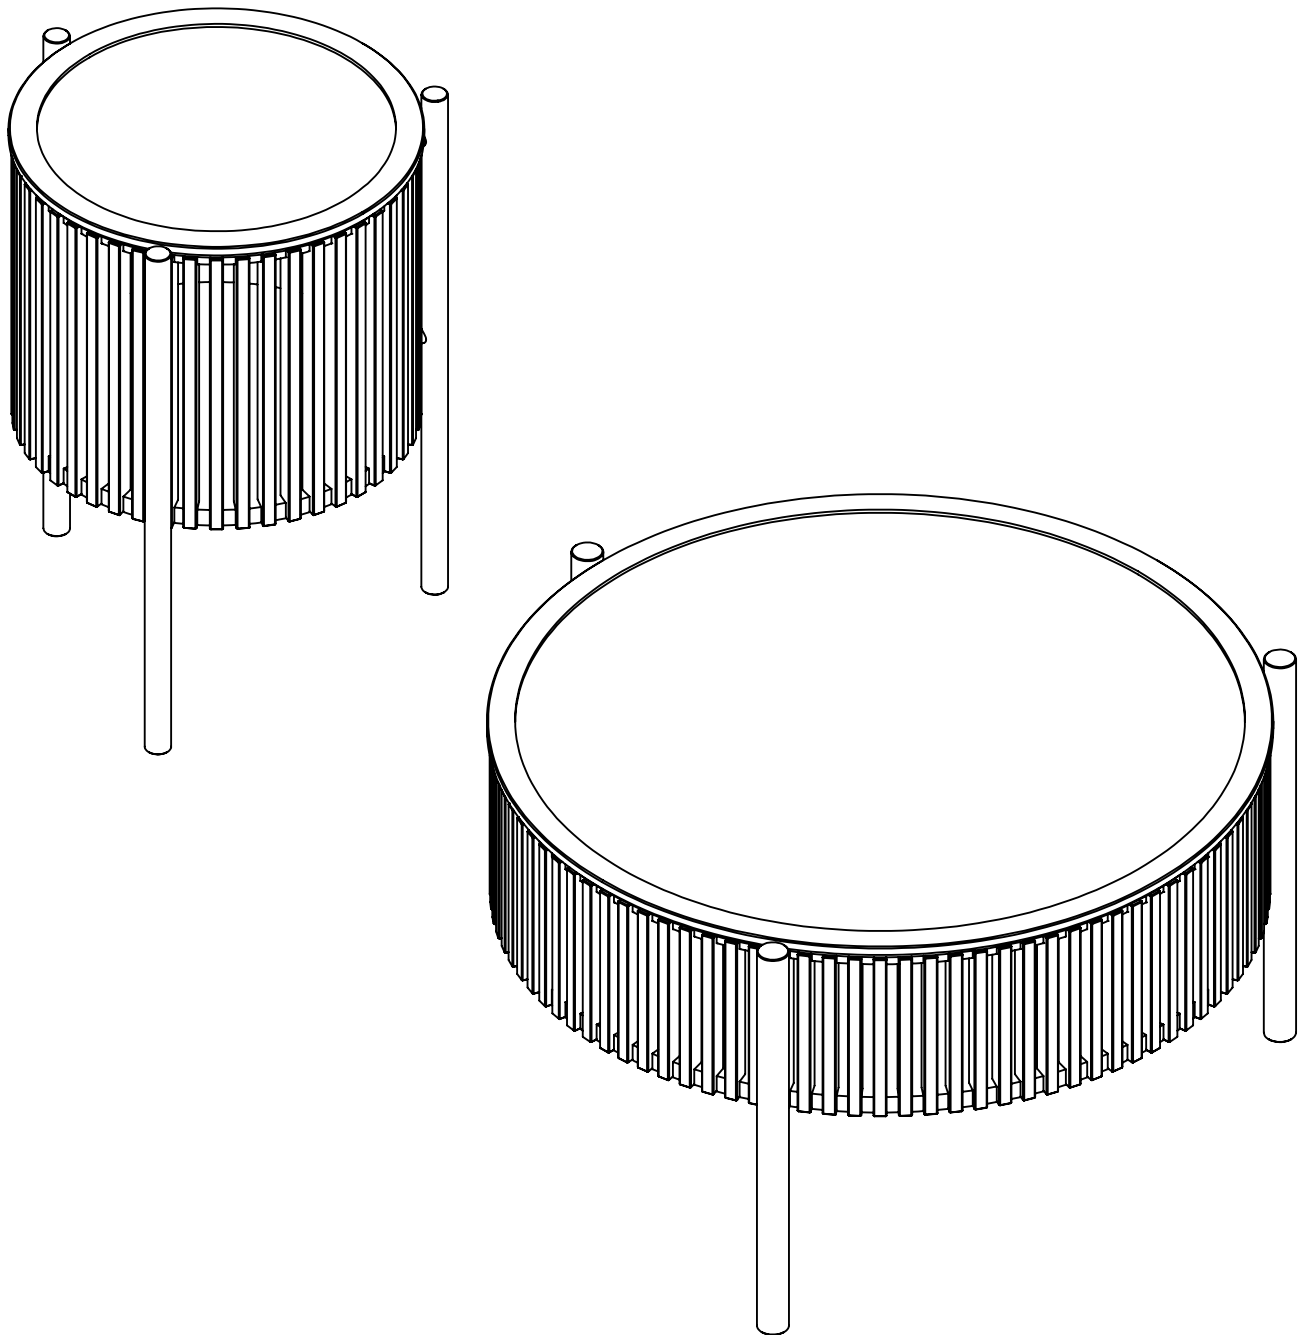

# Bolia.com

new scandinavian design

Story side table  
Story coffee table

Design - Clara Mahler & Anna Karnov

Ver. Jan/2021

A   $\text{fil } 16 \times 10 \text{ mm} = 6$

B   $M6 \times 50 \text{ mm} = 6$

C  = 3

D  = 1

Story side table

Story coffee table

1	1x
2	3x

DETAIL C