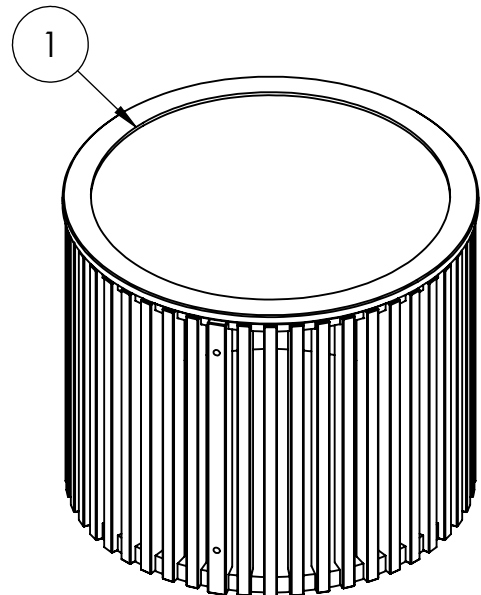

# Bolia.com

new scandinavian design

Story side table  
Story coffee table

Design - Clara Mahler & Anna Karnov

Ver. Jan/2021

A   $\text{fil } 16 \times 10 \text{ mm} = 6$

B   $M6 \times 50 \text{ mm} = 6$

C  = 3

D  = 1

Story side table

Story coffee table

1	1x
2	3x

DETAIL C