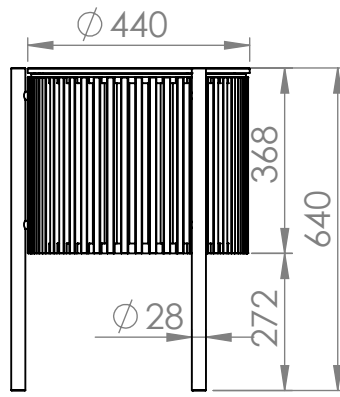

# Bolia.com

new scandinavian design

Story side table  
Story coffee table

Design - Clara Mahler & Anna Karnov

Ver. Jan/2021

A   $\text{fil } 16 \times 10 \text{ mm} = 6$

B   $M6 \times 50 \text{ mm} = 6$

C  = 3

D  = 1

Story side table

Story coffee table

1	1x
2	3x

DETAIL C